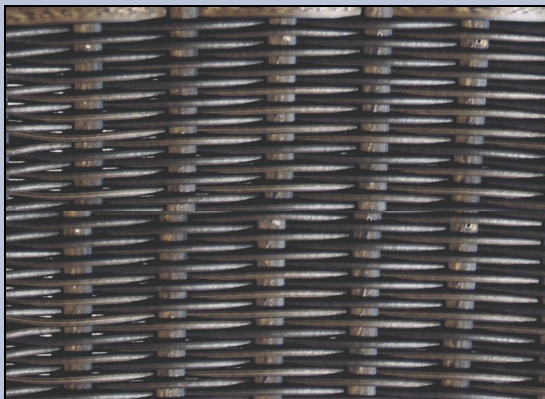

Kona Round Core